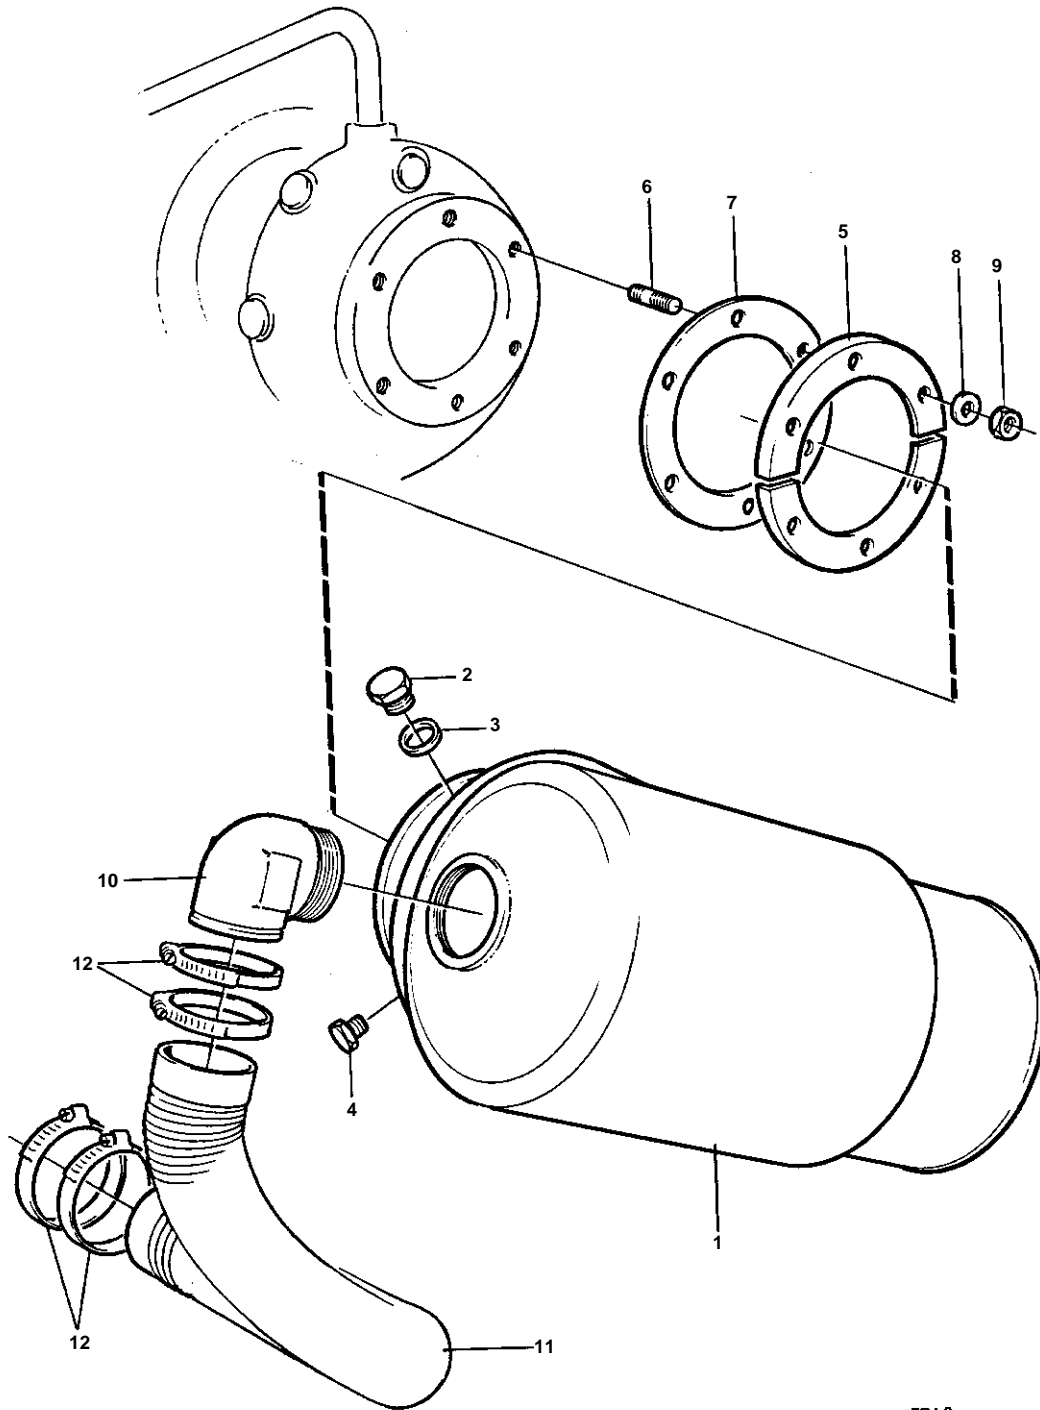

TAMD162C-C, TAMD163A-A, TAMD163P-A

15749

TAMD162C-C, TAMD163A-A, TAMD163P-A

| REF | PART NO. | QTY | DESCRIPTION     | NOTES    |
|-----|----------|-----|-----------------|----------|
| 1   | 863349   | 1   | Exhaust riser   |          |
| 2   | 914392   | 1   | Plug            |          |
| 3   | 947626   | 1   | Gasket          |          |
| 4   | 479979   | 1   | Plug            | (191026) |
| 5   | 863442   | 2   | Flange          |          |
| 6   | 479972   | 6   | Stud            | (924079) |
| 7   | 863353   | 1   | Gasket          |          |
| 8   | 941908   | 6   | Spring washer   |          |
| 9   | 943927   | 6   | Nut             |          |
| 10  | 813644   | 1   | Hose attachment |          |
| 11  | 343849   | 1   | Radiator hose   |          |
| 12  | 961672   | 4   | Clamp           |          |